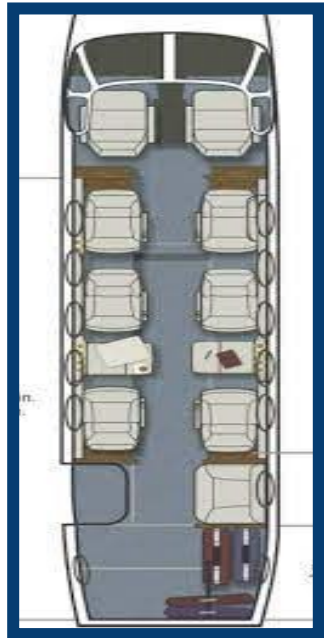

2011 BEECHCRAFT KING AIR 250

Maximum Cruise
300 Knots

Passengers
7 with Belted LAV

Flight Crew
2 Pilots

Internal Baggage
55 Cubic Feet

310 Hangar Road
Lynchburg VA 24502

434-455-5050
flyfreedom.com

BGSA439C