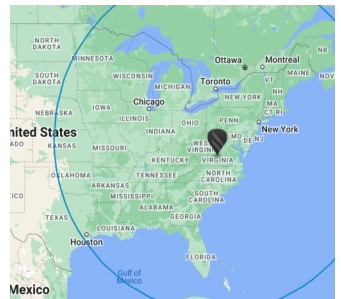

2011 BEECHCRAFT KING AIR 250

Maximum Cruise
300 Knots

Passengers
7 with Belted LAV

Flight Crew
2 Pilots

Internal Baggage
55 Cubic Feet

310 Hangar Road
Lynchburg VA 24502

434-455-5050
flyfreedom.com

BGSA439C