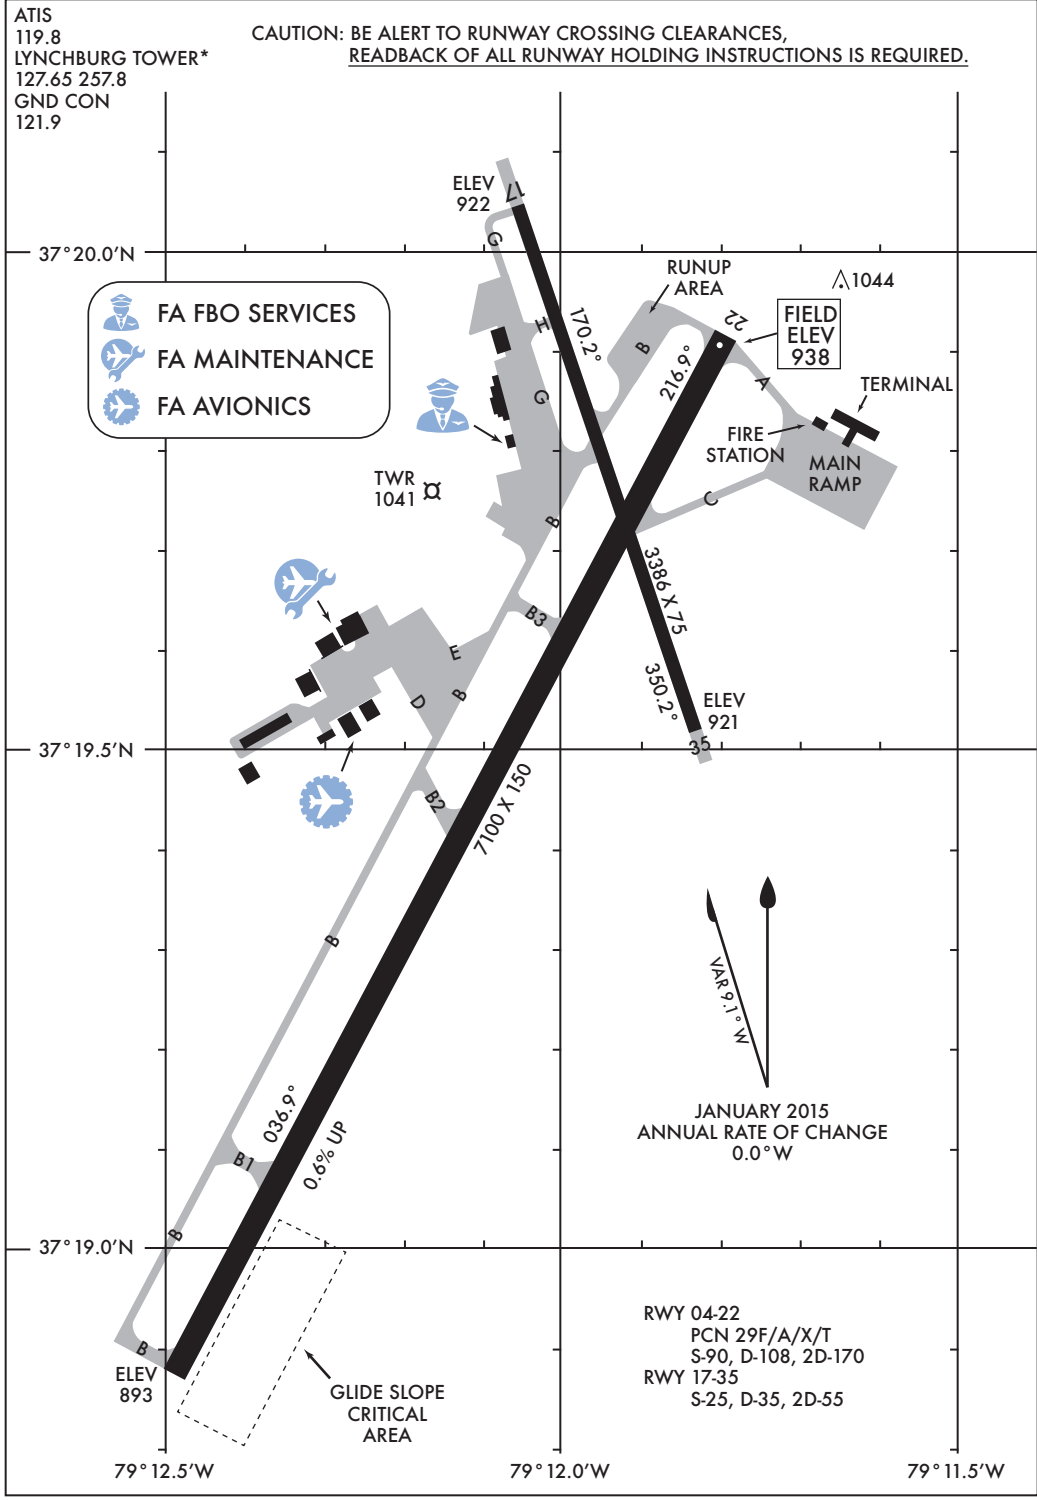

15288

AIRPORT DIAGRAM

LYNCHBURG RGNL/PRESTON GLENN FLD (LYH)
 AL-499 (FAA) LYNCHBURG, VIRGINIA

NE-3, 01 MAR2018 to 29 MAR 2018

NE-3, 01 MAR2018 to 29 MAR 2018

AIRPORT DIAGRAM
15288

LYNCHBURG, VIRGINIA
LYNCHBURG RGNL/PRESTON GLENN FLD (LYH)